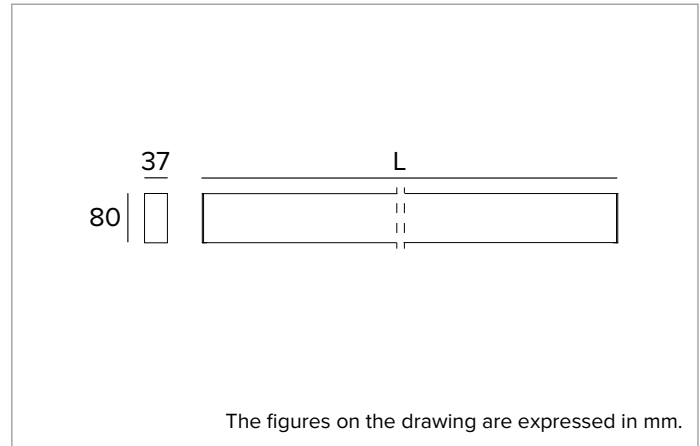

T017MX830D2DB | LOGICO EASY Stand Alone 37 - OPAL

Linear stand alone LED fixture for ceiling mounted or suspension installation

	3000K	H(m)	D(m)	Emax(lx)
Ra80			113°	
Fixture Power	47W	1	3.00	1361
Source Flux	3921lm	2	6.00	340
Fixture Flux	3921lm	3	9.00	151
Efficacy	83lm/W	4	12.00	85
6000843a I _{max} =347cd/klm	I _{max} 1362cd	5	15.00	54